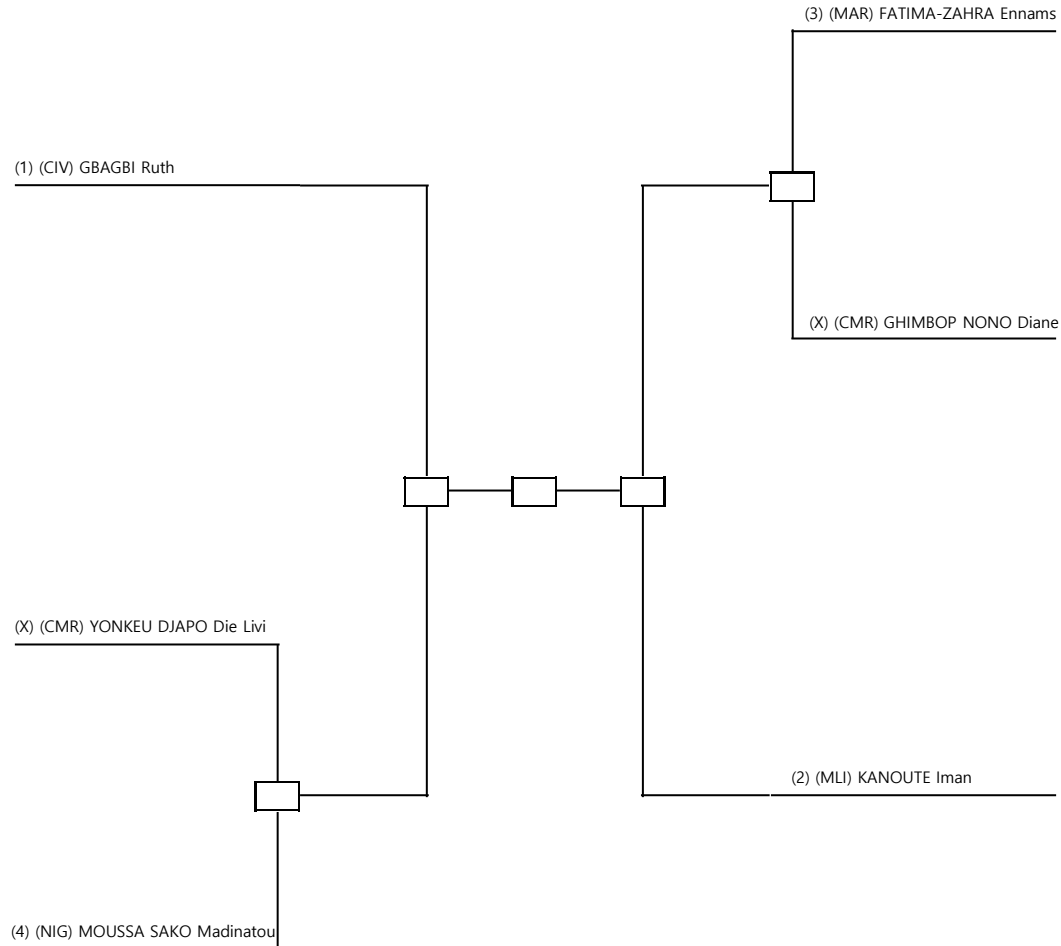

**African
SAT 30 MAY 2026**

Women +73kg Contestants: 8

Quarterfinals Semifinals Final Semifinals Quarterfinals

African SAT 30 MAY 2026

WOMEN -49kg Contestants: 9

Round of 16 Quarterfinals Semifinals Final Semifinals Quarterfinals Round of 16

Classification
1
2
3
3

LEGEND RSC: Win by Referee Stop the contest WDR: Win by Withdrawal DQB: Win by Disqualification for unsportsmanlike behavior
 (x): Seed PTF: Win by final score DSQ: Win by disqualification R: Round

African SAT 30 MAY 2026

WOMEN -57kg Contestants: 11

Round of 16 Quarterfinals Semifinals Final Semifinals Quarterfinals Round of 16

Classification
1
2
3
3

LEGEND RSC: Win by Referee Stop the contest WDR: Win by Withdrawal DQB: Win by Disqualification for unsportsmanlike behavior
 (x): Seed PTF: Win by final score DSQ: Win by disqualification R: Round

**African
SAT 30 MAY 2026**

WOMEN -67kg Contestants: 6

Quarterfinals Semifinals Final Semifinals Quarterfinals

Classification
1
2
3
3

LEGEND RSC: Win by Referee Stop the contest WDR: Win by Withdrawal DQB: Win by Disqualification for unsportsmanlike behavior
 (x): Seed PTF: Win by final score DSQ: Win by disqualification R: Round