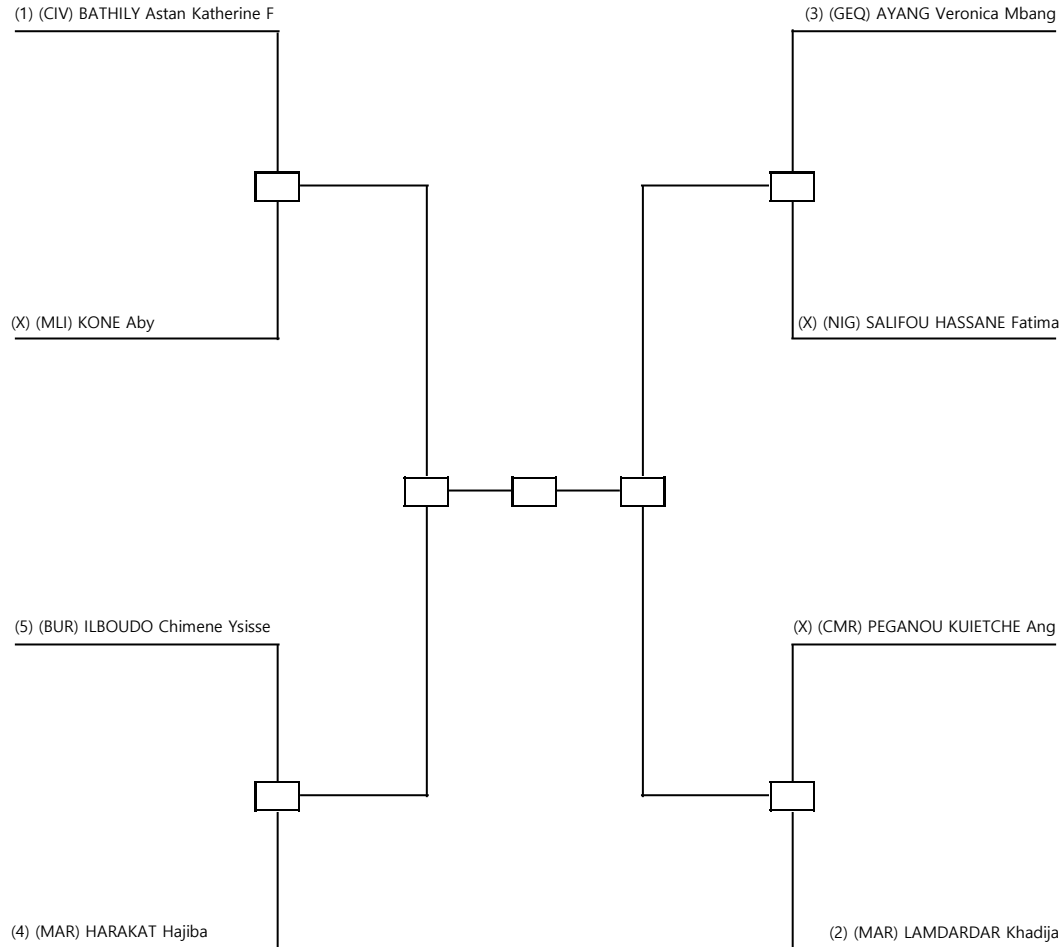

**African
SAT 30 MAY 2026**

Women +73kg Contestants: 8

Quarterfinals Semifinals Final Semifinals Quarterfinals

African SAT 30 MAY 2026

WOMEN -49kg Contestants: 9

Round of 16 Quarterfinals Semifinals Final Semifinals Quarterfinals Round of 16

Classification
1
2
3
3

LEGEND RSC: Win by Referee Stop the contest WDR: Win by Withdrawal DQB: Win by Disqualification for unsportsmanlike behavior
 (x): Seed PTF: Win by final score DSQ: Win by disqualification R: Round

African SAT 30 MAY 2026

WOMEN -57kg Contestants: 11

Round of 16 Quarterfinals Semifinals Final Semifinals Quarterfinals Round of 16

Classification
1
2
3
3

LEGEND RSC: Win by Referee Stop the contest WDR: Win by Withdrawal DQB: Win by Disqualification for unsportsmanlike behavior
 (x): Seed PTF: Win by final score DSQ: Win by disqualification R: Round

**African
SAT 30 MAY 2026**

WOMEN -67kg Contestants: 6

Quarterfinals Semifinals Final Semifinals Quarterfinals

Classification
1
2
3
3

LEGEND RSC: Win by Referee Stop the contest WDR: Win by Withdrawal DQB: Win by Disqualification for unsportsmanlike behavior
 (x): Seed PTF: Win by final score DSQ: Win by disqualification R: Round