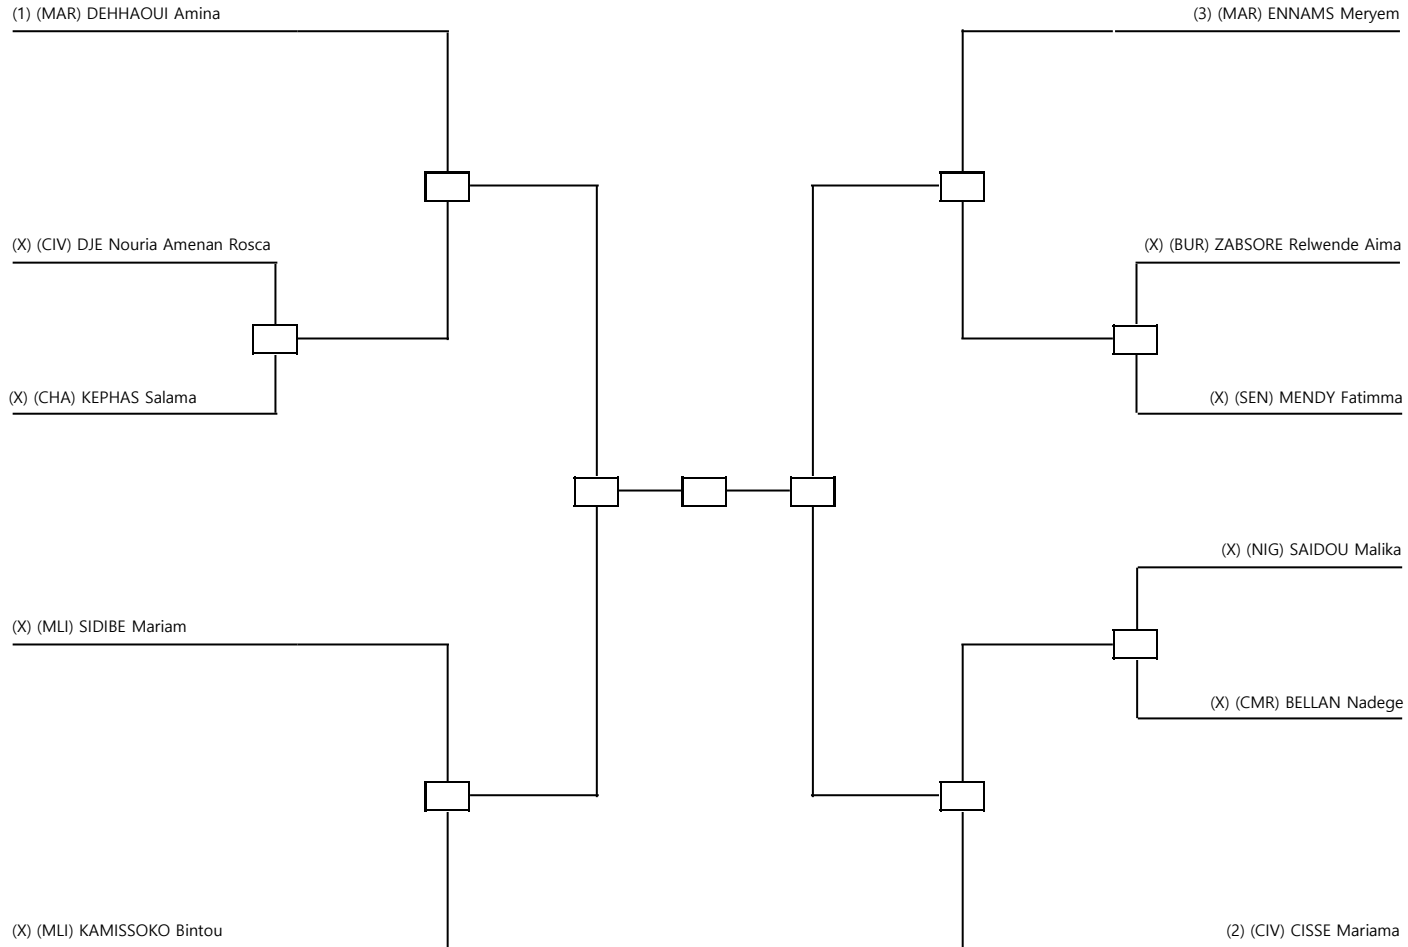

**African
SAT 30 MAY 2026**

Women +73kg Contestants: 8

Quarterfinals Semifinals Final Semifinals Quarterfinals

African SAT 30 MAY 2026

WOMEN -49kg Contestants: 9

Round of 16 Quarterfinals Semifinals Final Semifinals Quarterfinals Round of 16

Classification
1
2
3
3

LEGEND RSC: Win by Referee Stop the contest WDR: Win by Withdrawal DQB: Win by Disqualification for unsportsmanlike behavior
 (x): Seed PTF: Win by final score DSQ: Win by disqualification R: Round

African SAT 30 MAY 2026

WOMEN -57kg Contestants: 11

Round of 16 Quarterfinals Semifinals Final Semifinals Quarterfinals Round of 16

Classification
1
2
3
3

LEGEND RSC: Win by Referee Stop the contest WDR: Win by Withdrawal DQB: Win by Disqualification for unsportsmanlike behavior
 (x): Seed PTF: Win by final score DSQ: Win by disqualification R: Round

**African
SAT 30 MAY 2026**

WOMEN -67kg Contestants: 6

Quarterfinals Semifinals Final Semifinals Quarterfinals

Classification
1
2
3
3

LEGEND RSC: Win by Referee Stop the contest WDR: Win by Withdrawal DQB: Win by Disqualification for unsportsmanlike behavior
 (x): Seed PTF: Win by final score DSQ: Win by disqualification R: Round