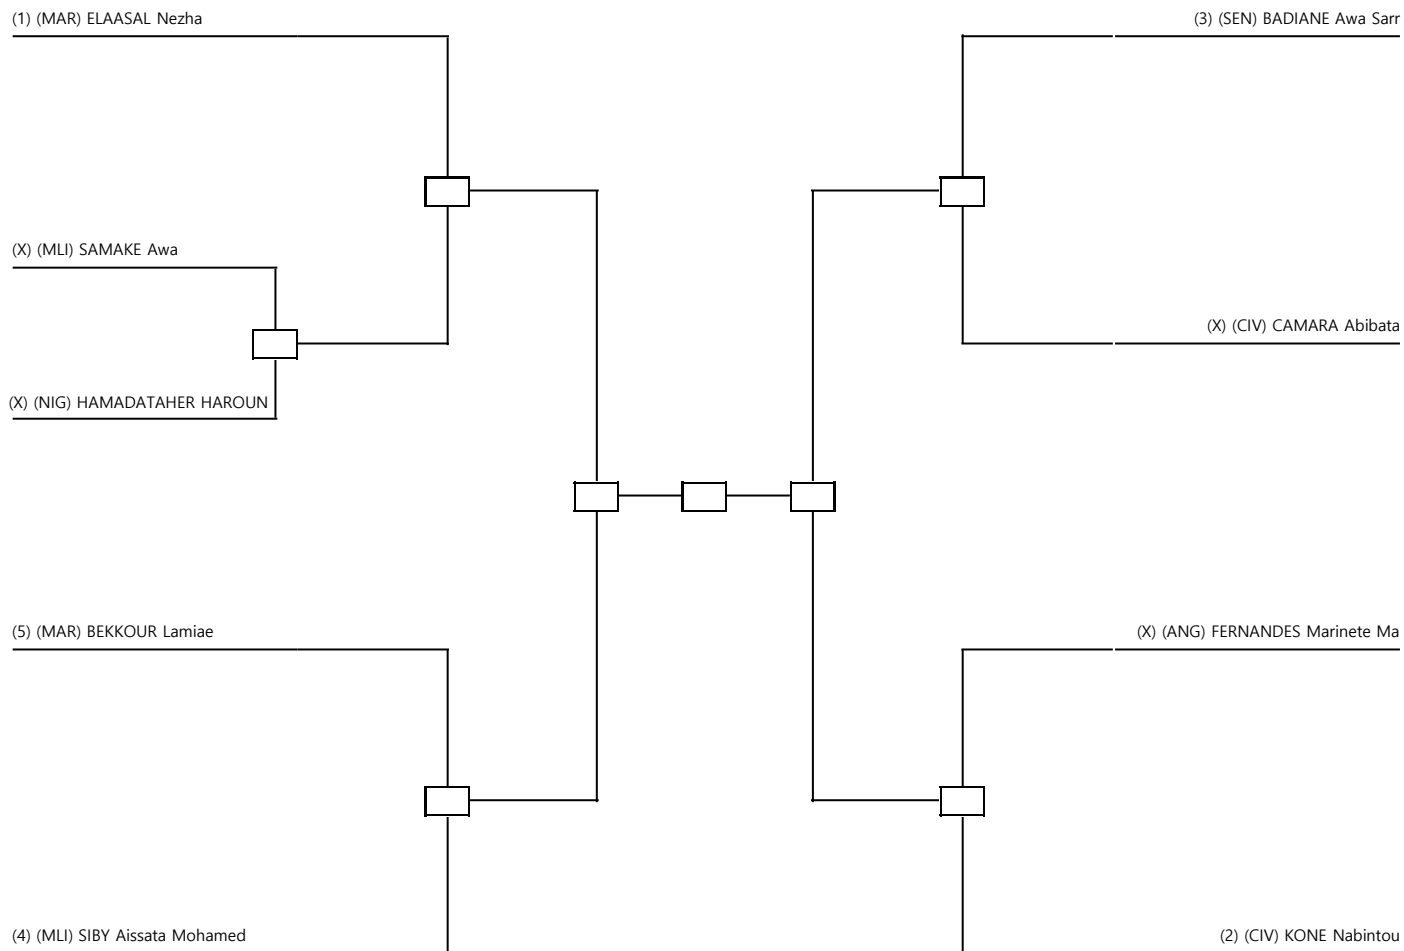

**African
SAT 30 MAY 2026**

Women +73kg Contestants: 8

Quarterfinals Semifinals Final Semifinals Quarterfinals

African SAT 30 MAY 2026

WOMEN -49kg Contestants: 9

Round of 16 Quarterfinals Semifinals Final Semifinals Quarterfinals Round of 16

Classification
1
2
3
3

LEGEND RSC: Win by Referee Stop the contest WDR: Win by Withdrawal DQB: Win by Disqualification for unsportsmanlike behavior
 (x): Seed PTF: Win by final score DSQ: Win by disqualification R: Round

African SAT 30 MAY 2026

WOMEN -57kg Contestants: 11

Round of 16 Quarterfinals Semifinals Final Semifinals Quarterfinals Round of 16

Classification
1
2
3
3

LEGEND RSC: Win by Referee Stop the contest WDR: Win by Withdrawal DQB: Win by Disqualification for unsportsmanlike behavior
 (x): Seed PTF: Win by final score DSQ: Win by disqualification R: Round

**African
SAT 30 MAY 2026**

WOMEN -67kg Contestants: 6

Quarterfinals Semifinals Final Semifinals Quarterfinals

Classification
1
2
3
3

LEGEND RSC: Win by Referee Stop the contest WDR: Win by Withdrawal DQB: Win by Disqualification for unsportsmanlike behavior
 (x): Seed PTF: Win by final score DSQ: Win by disqualification R: Round